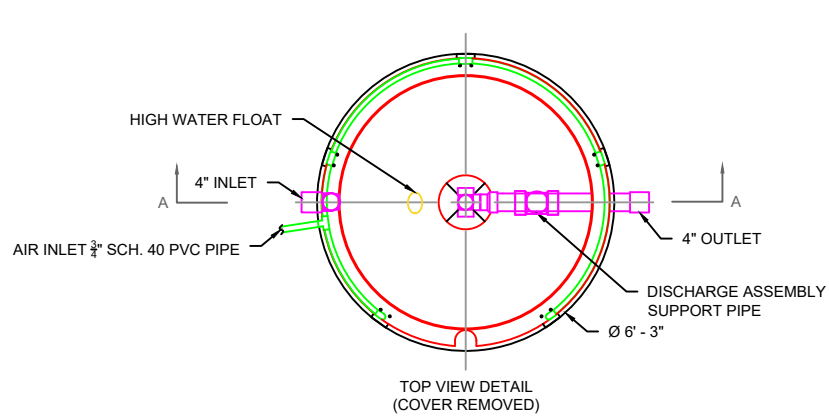

Q:\Technical Resources New\02-ISI\_PRODUCTS\25 - Delta Products\WHITEWATER\DF Series\DF-60\WHITEWATER DF-60 INSTALLATION DETAIL TYPICAL CROSS SECTION DETAIL.dwg

### TYPICAL SYSTEM INSTALLATION DETAIL (NOT TO SCALE)

- NOTES:  
1. FOR SIZE AND STATE SPECIFIC DRAWINGS CONTACT DELTA TREATMENT SYSTEMS, LLC.

WHITEWATER DF-60FF  
TYPICAL SYSTEM INSTALLATION DETAIL

DELTA TREATMENT SYSTEMS, LLC.  
9125 Comar Dr. Walker, LA 70785  
(800) 219-9183