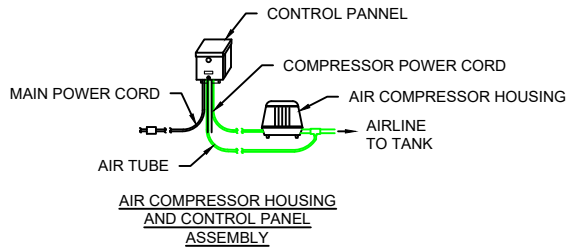

Q:\Technical Resources New\02-ISI_PRODUCTS\25 - Delta Products\WHITEWATER\DF Series\DF-60\WHITEWATER DF-60 INSTALLATION DETAIL TYPICAL CROSS SECTION DETAIL.dwg

DELTA TREATMENT SYSTEMS, LLC

WHITEWATER DF-60FF

TYPICAL SYSTEM INSTALLATION DETAIL (NOT TO SCALE)

1. NOTES:
   1. FOR SIZE AND STATE SPECIFIC DRAWINGS CONTACT DELTA TREATMENT SYSTEMS, LLC.

WHITEWATER DF-60FF
TYPICAL SYSTEM INSTALLATION DETAIL

DELTA TREATMENT SYSTEMS, LLC.
9125 Comar Dr. Walker, LA 70785
(800) 219-9183

Drawn by: RYAN D.

Date: 6/28/2019

Scale: NOT TO SCALE

Checked by: Lance C.

Sheet: 1 OF 1