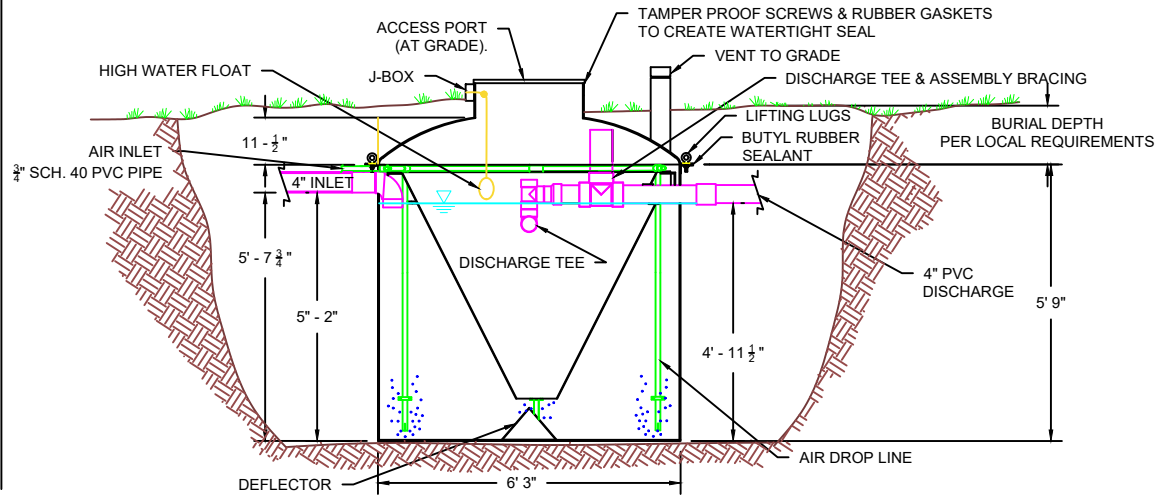

Q:\Technical Resources New\02-ISI\_PRODUCTS\25 - Delta Products\WHITEWATER\DF Series\DF-60\WHITEWATER DF-60 INSTALLATION DETAIL TYPICAL CROSS SECTION DETAIL.dwg

### TYPICAL SYSTEM INSTALLATION DETAIL (NOT TO SCALE)

- NOTES:  
1. FOR SIZE AND STATE SPECIFIC DRAWINGS CONTACT DELTA TREATMENT SYSTEMS, LLC.

WHITEWATER DF-60FF  
TYPICAL SYSTEM INSTALLATION DETAIL

DELTA TREATMENT SYSTEMS, LLC.  
9125 Comar Dr. Walker, LA 70785  
(800) 219-9183