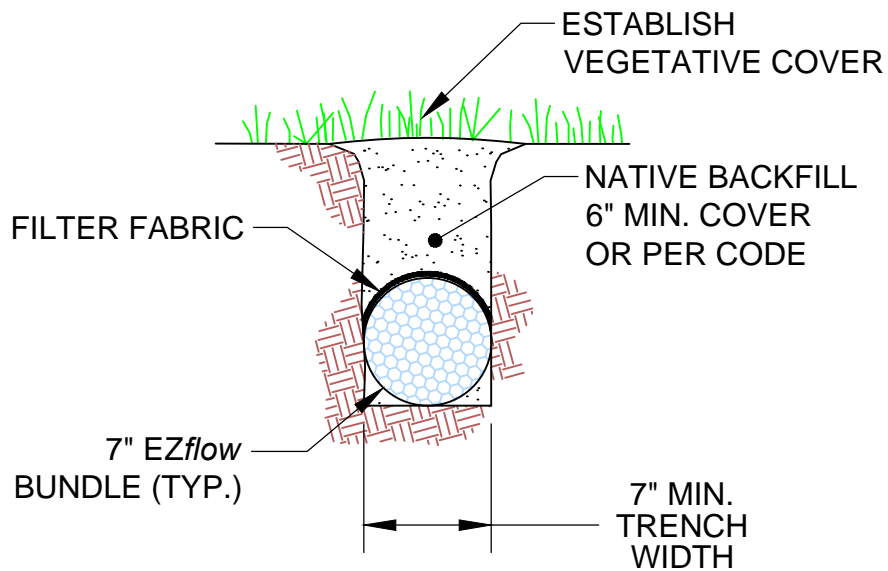

EZflow 0701H - GEO

NOTE:
 PRODUCT CONFIGURATION AND INSTALLATION
 DEPTH MUST COMPLY WITH APPLICABLE
 REGULATORY REQUIREMENTS.

 INFLTRATOR SYSTEMS INC. 4 Business Park Rd. Old Saybrook, CT 06475 (800) 221-4436		
EZflow 0701H - GEO		
Drawn by: EMB		Date: 08/05/2013
Scale: NOT TO SCALE	Checked by: DFH	Sheet: 1 of 1