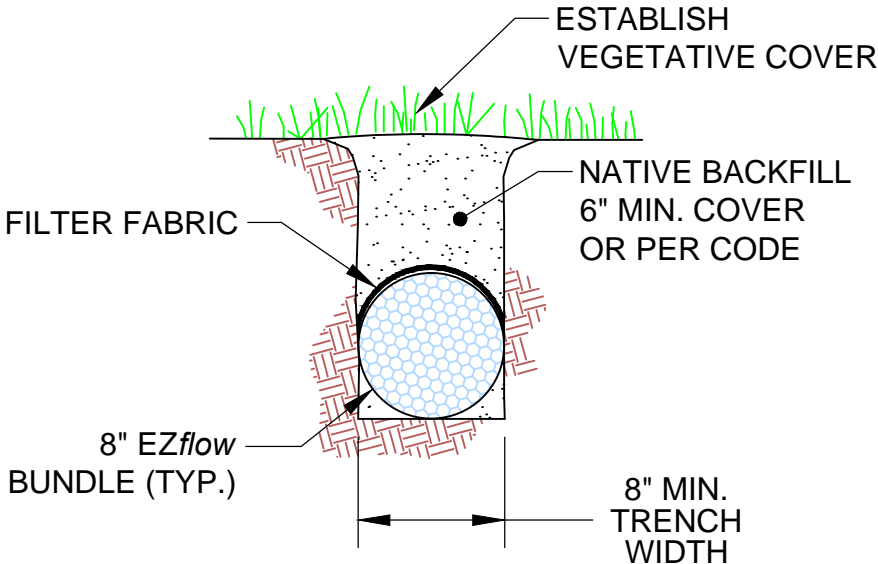

### EZflow 0801 - GEO

NOTE:  
 PRODUCT CONFIGURATION AND INSTALLATION  
 DEPTH MUST COMPLY WITH APPLICABLE  
 REGULATORY REQUIREMENTS.

 INFLTRATOR SYSTEMS INC. 4 Business Park Rd. Old Saybrook, CT 06475 (800) 221-4436		
EZflow 0801 - GEO		
Drawn by: EMB		Date: 08/05/2013
Scale: NOT TO SCALE	Checked by: DFH	Sheet: 1 of 1