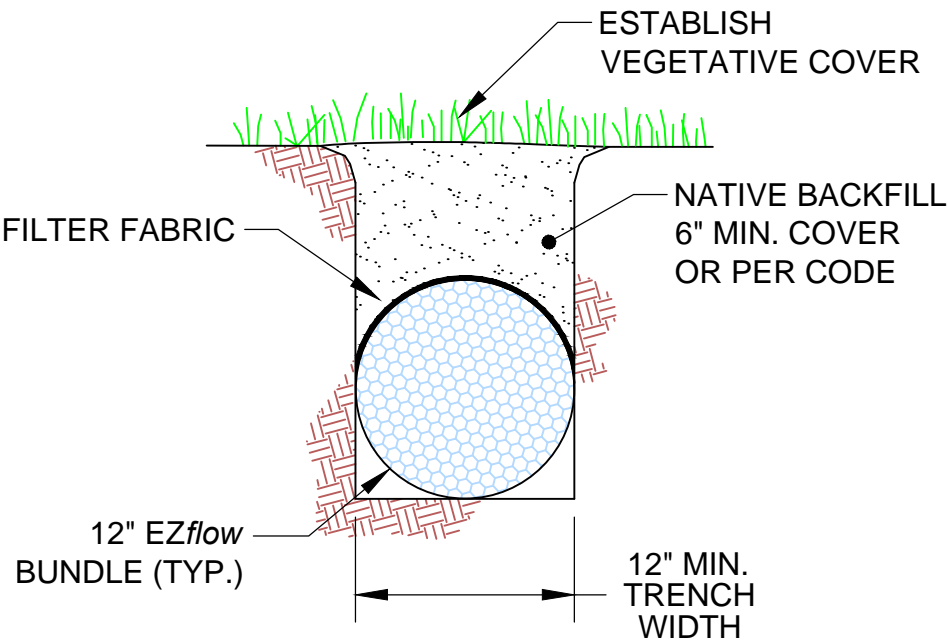

# EZflow 1201 - GEO

**NOTE:**  
 PRODUCT CONFIGURATION AND INSTALLATION  
 DEPTH MUST COMPLY WITH APPLICABLE  
 REGULATORY REQUIREMENTS.

		
INFILTRATOR SYSTEMS INC. 4 Business Park Rd. Old Saybrook, CT 06475 (800) 221-4436		
EZflow 1201 - GEO		
Drawn by: EMB		Date: 08/07/2013
Scale: NOT TO SCALE	Checked by: DFH	Sheet: 1 of 1