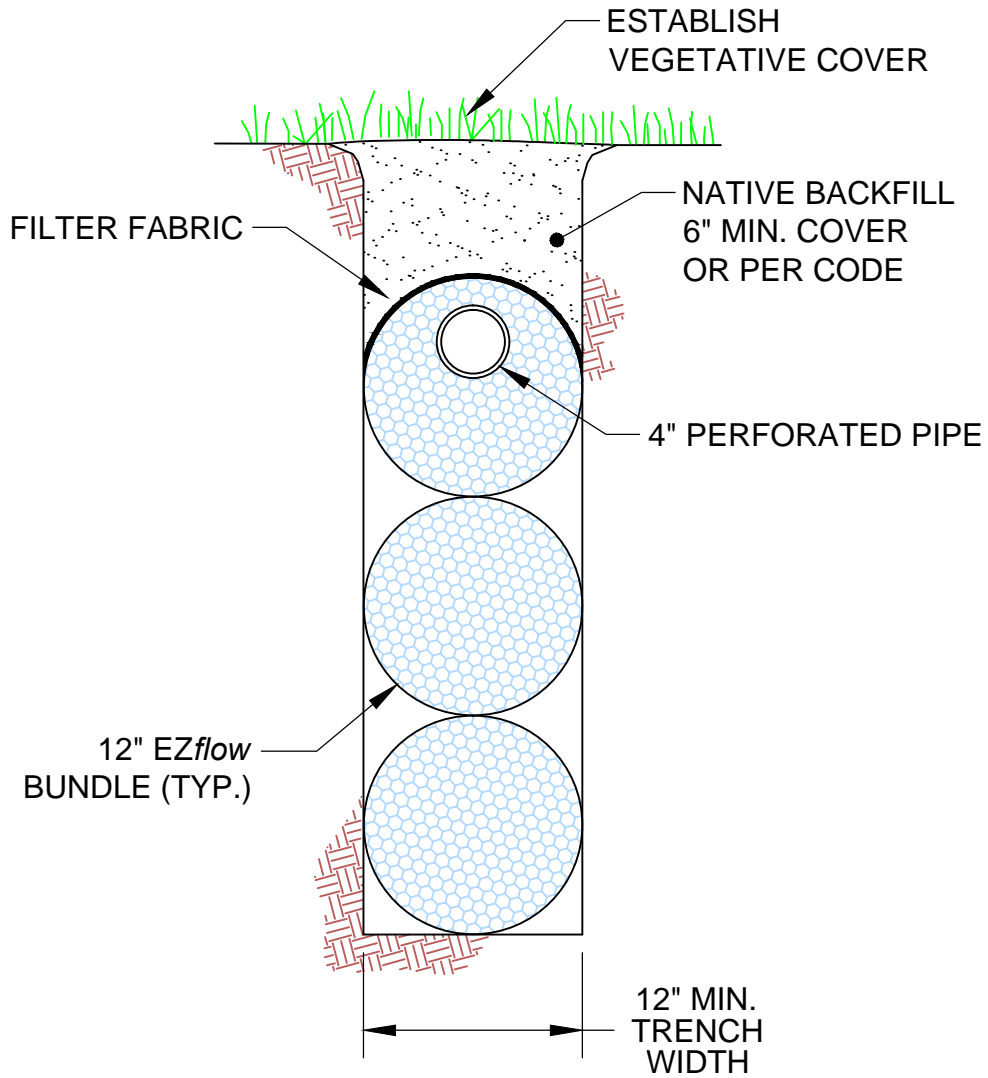

EZflow 1203V - GEO

NOTE:
 PRODUCT CONFIGURATION AND INSTALLATION
 DEPTH MUST COMPLY WITH APPLICABLE
 REGULATORY REQUIREMENTS.

		
INFILTRATOR SYSTEMS INC. 4 Business Park Rd. Old Saybrook, CT 06475 (800) 221-4436		
EZflow 1203V - GEO		
Drawn by: EMB		Date: 08/07/2013
Scale: NOT TO SCALE	Checked by: DFH	Sheet: 1 of 1