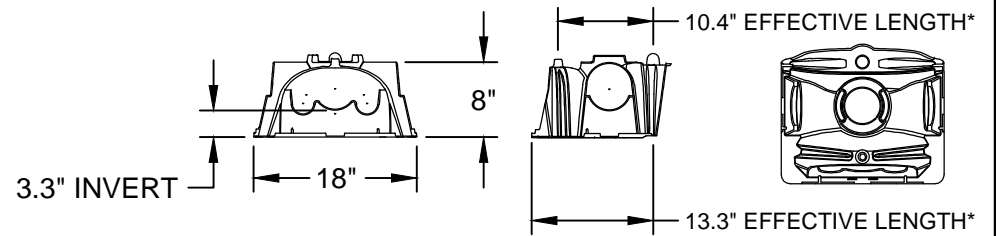

INFILTRATOR WATER TECHNOLOGIES
QUICK4 PLUS EQUALIZER 36 LOW PROFILE CHAMBER
PRODUCT SPECIFICATIONS
 (NOT TO SCALE)

QUICK4 PLUS ALL-IN-ONE END CAP

QUICK4 PLUS END CAP

 INFILTRATOR water technologies		
INFILTRATOR WATER TECHNOLOGIES 4 Business Park Rd. Old Saybrook, CT 06475 (800) 221-4436		
QUICK4 PLUS EQUALIZER 36 LOW PROFILE CHAMBER PRODUCT SPECIFICATIONS		
Drawn by: EMB	Date: 05/20/2015	
Scale: NOT TO SCALE	Checked by: DFH	Sheet: 1 of 1