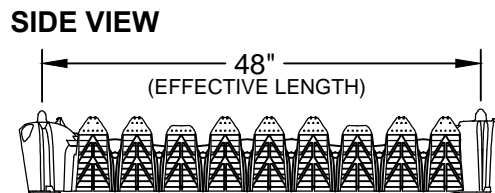

INFILTRATOR WATER TECHNOLOGIES
QUICK4 PLUS EQUALIZER 36 LOW PROFILE CHAMBER
PRODUCT SPECIFICATIONS
 (NOT TO SCALE)

QUICK4 PLUS ALL-IN-ONE END CAP

QUICK4 PLUS END CAP

 INFILTRATOR water technologies		
INFILTRATOR WATER TECHNOLOGIES 4 Business Park Rd. Old Saybrook, CT 06475 (800) 221-4436		
QUICK4 PLUS EQUALIZER 36 LOW PROFILE CHAMBER PRODUCT SPECIFICATIONS		
Drawn by: EMB	Date: 05/20/2015	
Scale: NOT TO SCALE	Checked by: DFH	Sheet: 1 of 1