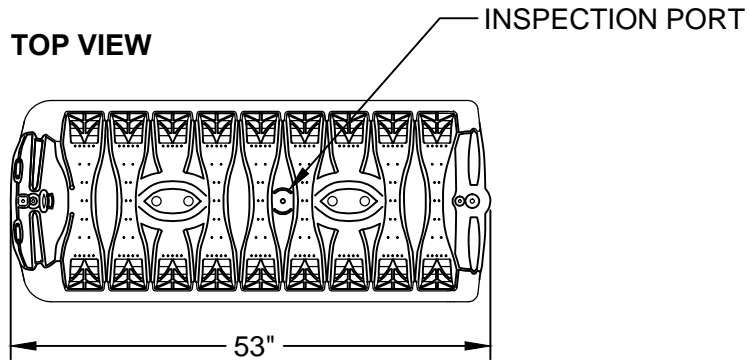

INFILTRATOR WATER TECHNOLOGIES
QUICK4 PLUS EQUALIZER 36 LOW PROFILE CHAMBER
PRODUCT SPECIFICATIONS
 (NOT TO SCALE)

QUICK4 PLUS ALL-IN-ONE END CAP

QUICK4 PLUS END CAP

 INFILTRATOR water technologies		
INFILTRATOR WATER TECHNOLOGIES 4 Business Park Rd. Old Saybrook, CT 06475 (800) 221-4436		
QUICK4 PLUS EQUALIZER 36 LOW PROFILE CHAMBER PRODUCT SPECIFICATIONS		
Drawn by: EMB	Date: 05/20/2015	
Scale: NOT TO SCALE	Checked by: DFH	Sheet: 1 of 1