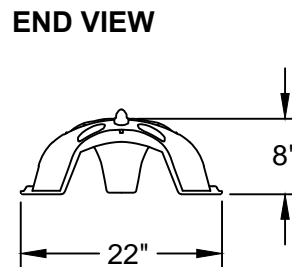

INFILTRATOR WATER TECHNOLOGIES
QUICK4 PLUS EQUALIZER 36 LOW PROFILE CHAMBER
PRODUCT SPECIFICATIONS
 (NOT TO SCALE)

QUICK4 PLUS ALL-IN-ONE END CAP

QUICK4 PLUS END CAP

 INFILTRATOR water technologies		
INFILTRATOR WATER TECHNOLOGIES 4 Business Park Rd. Old Saybrook, CT 06475 (800) 221-4436		
QUICK4 PLUS EQUALIZER 36 LOW PROFILE CHAMBER PRODUCT SPECIFICATIONS		
Drawn by: EMB	Date: 05/20/2015	
Scale: NOT TO SCALE	Checked by: DFH	Sheet: 1 of 1