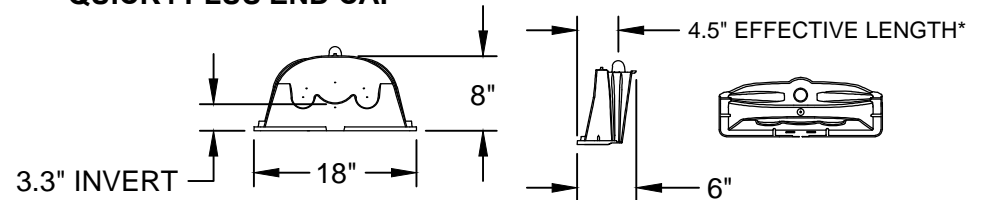

INFILTRATOR WATER TECHNOLOGIES
QUICK4 PLUS EQUALIZER 36 LOW PROFILE CHAMBER
PRODUCT SPECIFICATIONS
 (NOT TO SCALE)

QUICK4 PLUS ALL-IN-ONE END CAP

QUICK4 PLUS END CAP

 INFILTRATOR water technologies		
INFILTRATOR WATER TECHNOLOGIES 4 Business Park Rd. Old Saybrook, CT 06475 (800) 221-4436		
QUICK4 PLUS EQUALIZER 36 LOW PROFILE CHAMBER PRODUCT SPECIFICATIONS		
Drawn by: EMB	Date: 05/20/2015	
Scale: NOT TO SCALE	Checked by: DFH	Sheet: 1 of 1