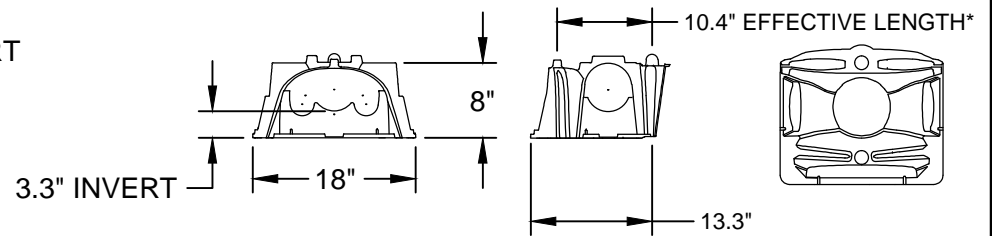

**INFILTRATOR WATER TECHNOLOGIES**  
**QUICK4 PLUS STANDARD LOW PROFILE CHAMBER**  
**PRODUCT SPECIFICATIONS**  
 (NOT TO SCALE)

**TOP VIEW**

**QUICK4 PLUS ALL-IN-ONE END CAP**

**QUICK4 PLUS END CAP**

**SIDE VIEW**

**END VIEW**

\*ALL VIEWS = INSTALLED LENGTHS

 <b>INFILTRATOR</b> water technologies		
INFILTRATOR WATER TECHNOLOGIES 4 Business Park Rd. Old Saybrook, CT 06475 (800) 221-4436		
<b>QUICK4 PLUS STANDARD          LOW PROFILE CHAMBER          PRODUCT SPECIFICATIONS</b>		
Drawn by: EMB		Date: 05/20/2015
Scale: NOT TO SCALE	Checked by: DFH	Sheet: 1 of 1