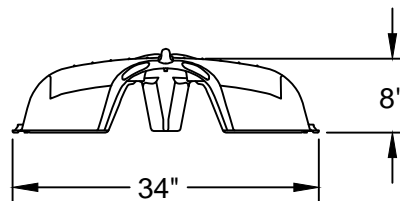

**INFILTRATOR WATER TECHNOLOGIES**  
**QUICK4 PLUS STANDARD LOW PROFILE CHAMBER**  
**PRODUCT SPECIFICATIONS**  
 (NOT TO SCALE)

**TOP VIEW**

**QUICK4 PLUS ALL-IN-ONE END CAP**

**QUICK4 PLUS END CAP**

**SIDE VIEW**

**END VIEW**

\*ALL VIEWS = INSTALLED LENGTHS

 <b>INFILTRATOR</b> water technologies		
INFILTRATOR WATER TECHNOLOGIES 4 Business Park Rd. Old Saybrook, CT 06475 (800) 221-4436		
<b>QUICK4 PLUS STANDARD          LOW PROFILE CHAMBER          PRODUCT SPECIFICATIONS</b>		
Drawn by: EMB		Date: 05/20/2015
Scale: NOT TO SCALE	Checked by: DFH	Sheet: 1 of 1