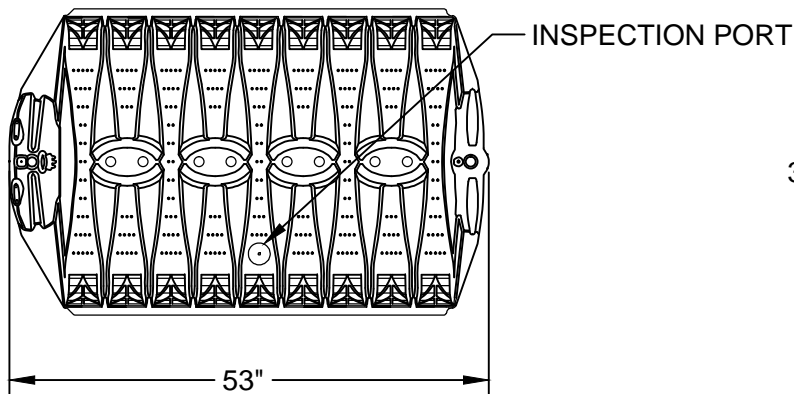

**INFILTRATOR WATER TECHNOLOGIES**  
**QUICK4 PLUS STANDARD LOW PROFILE CHAMBER**  
**PRODUCT SPECIFICATIONS**  
 (NOT TO SCALE)

**TOP VIEW**

**QUICK4 PLUS ALL-IN-ONE END CAP**

**QUICK4 PLUS END CAP**

**SIDE VIEW**

**END VIEW**

\*ALL VIEWS = INSTALLED LENGTHS

 <b>INFILTRATOR</b> water technologies		
INFILTRATOR WATER TECHNOLOGIES 4 Business Park Rd. Old Saybrook, CT 06475 (800) 221-4436		
<b>QUICK4 PLUS STANDARD          LOW PROFILE CHAMBER          PRODUCT SPECIFICATIONS</b>		
Drawn by: EMB		Date: 05/20/2015
Scale: NOT TO SCALE	Checked by: DFH	Sheet: 1 of 1