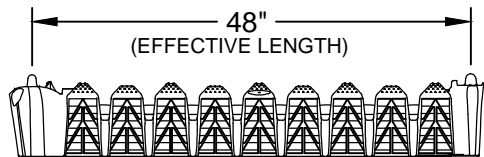

**INFILTRATOR WATER TECHNOLOGIES**  
**QUICK4 PLUS STANDARD LOW PROFILE CHAMBER**  
**PRODUCT SPECIFICATIONS**  
 (NOT TO SCALE)

**TOP VIEW**

**QUICK4 PLUS ALL-IN-ONE END CAP**

**QUICK4 PLUS END CAP**

**SIDE VIEW**

**END VIEW**

\*ALL VIEWS = INSTALLED LENGTHS

 <b>INFILTRATOR</b> water technologies		
INFILTRATOR WATER TECHNOLOGIES 4 Business Park Rd. Old Saybrook, CT 06475 (800) 221-4436		
<b>QUICK4 PLUS STANDARD          LOW PROFILE CHAMBER          PRODUCT SPECIFICATIONS</b>		
Drawn by: EMB		Date: 05/20/2015
Scale: NOT TO SCALE	Checked by: DFH	Sheet: 1 of 1