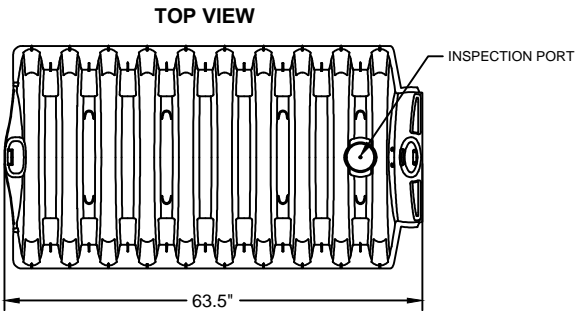

**INFILTRATOR WATER TECHNOLOGIES  
ARC 36 CHAMBER  
PRODUCT SPECIFICATION  
(NOT TO SCALE)**

**ARC 36 CHAMBER**

**ARC 36 END CAP**

		
INFILTRATOR WATER TECHNOLOGIES 4 Business Park Rd. Old Saybrook, CT 06475 (800) 221-4436		
Arc 36 Chamber Product Specification		
Drawn by: JLK		Date: 03/20/2017
Scale: NOT TO SCALE	Checked by: DJL	Sheet: 1 of 1