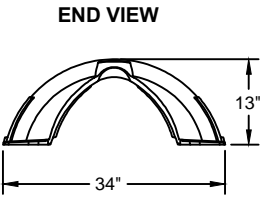

**INFILTRATOR WATER TECHNOLOGIES  
ARC 36 CHAMBER  
PRODUCT SPECIFICATION  
(NOT TO SCALE)**

**ARC 36 CHAMBER**

**ARC 36 END CAP**

		
INFILTRATOR WATER TECHNOLOGIES 4 Business Park Rd. Old Saybrook, CT 06475 (800) 221-4436		
Arc 36 Chamber Product Specification		
Drawn by: JLK		Date: 03/20/2017
Scale: NOT TO SCALE	Checked by: DJL	Sheet: 1 of 1