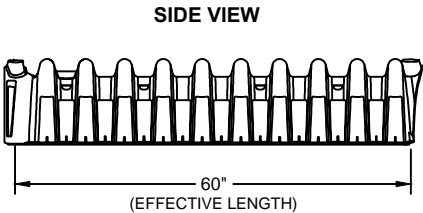

**INFILTRATOR WATER TECHNOLOGIES  
ARC 36 CHAMBER  
PRODUCT SPECIFICATION  
(NOT TO SCALE)**

**ARC 36 CHAMBER**

**ARC 36 END CAP**

		
INFILTRATOR WATER TECHNOLOGIES 4 Business Park Rd. Old Saybrook, CT 06475 (800) 221-4436		
Arc 36 Chamber Product Specification		
Drawn by: JLK		Date: 03/20/2017
Scale: NOT TO SCALE	Checked by: DJL	Sheet: 1 of 1