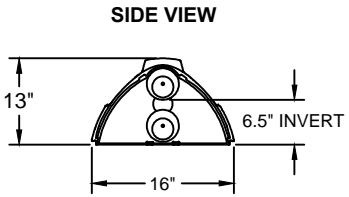

**INFILTRATOR WATER TECHNOLOGIES  
ARC 36 CHAMBER  
PRODUCT SPECIFICATION  
(NOT TO SCALE)**

**ARC 36 CHAMBER**

**ARC 36 END CAP**

		
INFILTRATOR WATER TECHNOLOGIES 4 Business Park Rd. Old Saybrook, CT 06475 (800) 221-4436		
Arc 36 Chamber Product Specification		
Drawn by: JLK		Date: 03/20/2017
Scale: NOT TO SCALE	Checked by: DJL	Sheet: 1 of 1