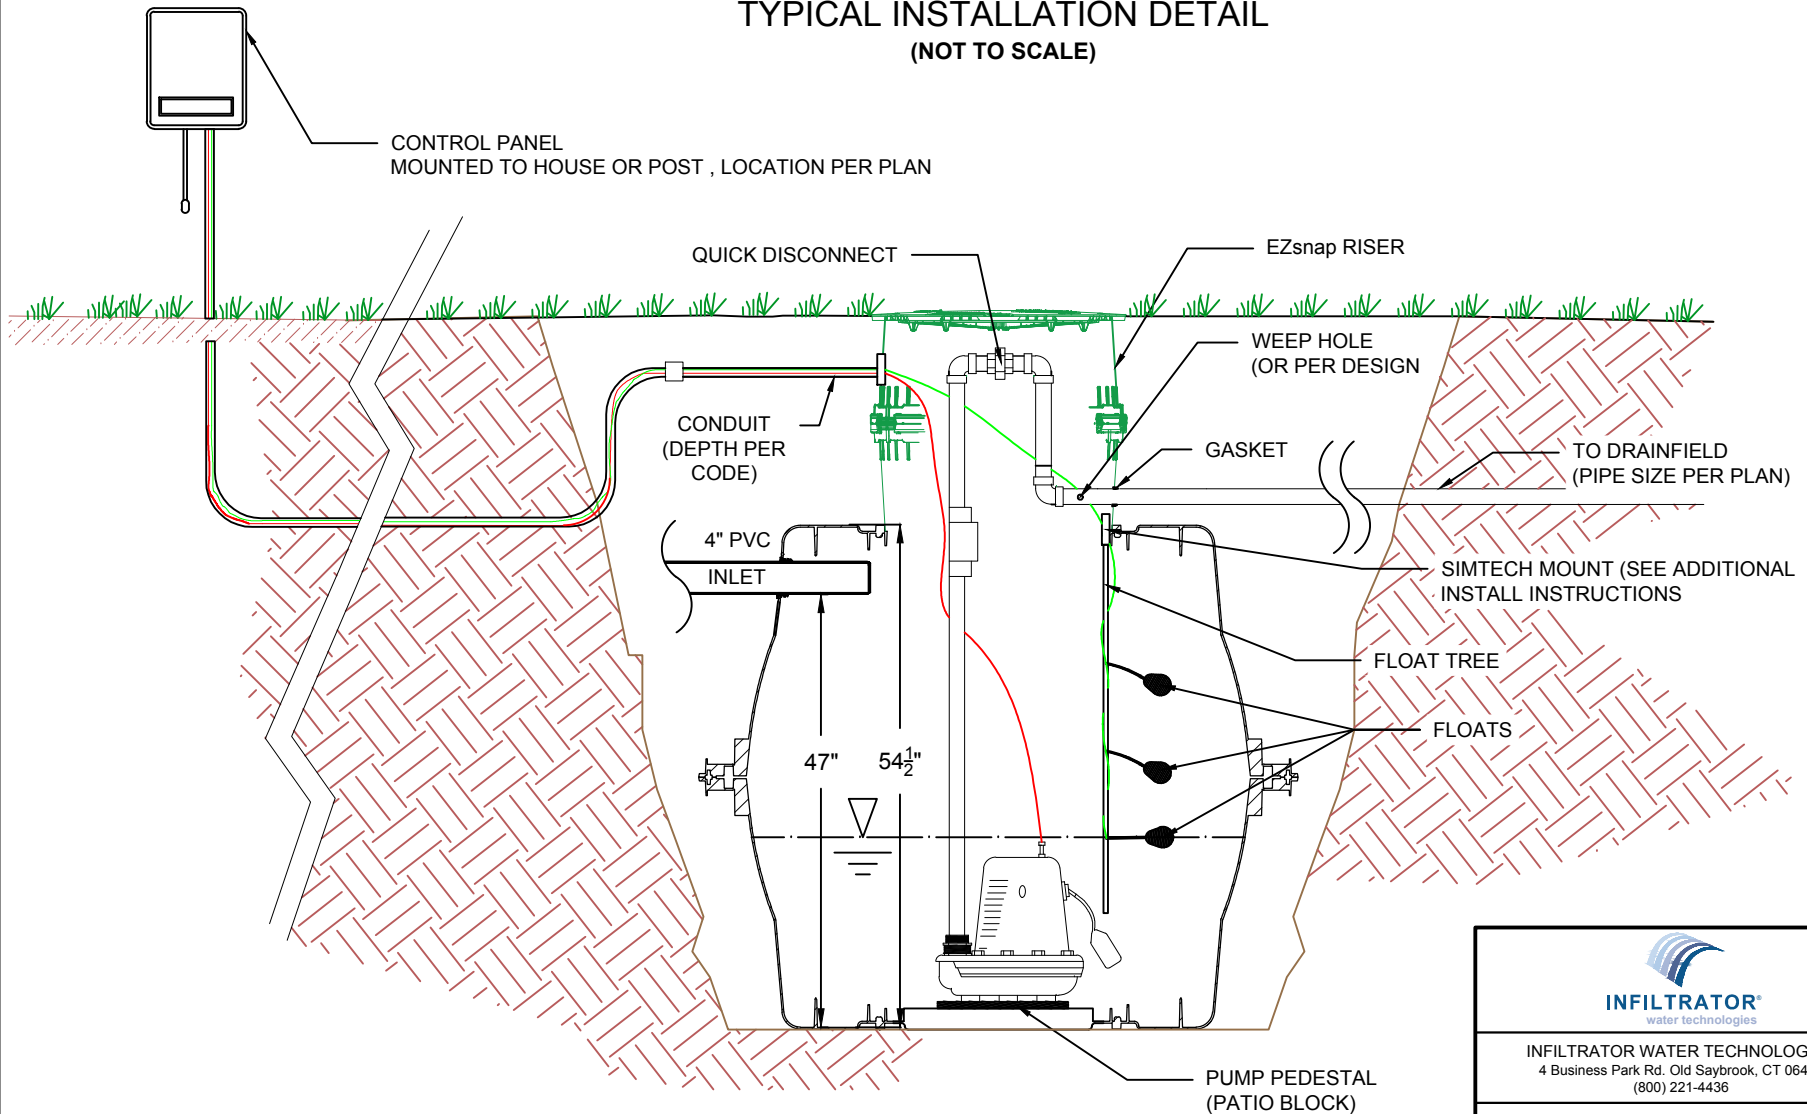

Q:\Technical Resources New\02--ISL_PRODUCTS\14 - TANKS\01 -- IM-Series Tanks\IM-540\IM-540 Pump Tank Dwgs

INFILTRATOR WATER TECHNOLOGIES

IM-540 PUMP TANK

TYPICAL INSTALLATION DETAIL

(NOT TO SCALE)

 INFILTRATOR water technologies		
INFILTRATOR WATER TECHNOLOGIES 4 Business Park Rd. Old Saybrook, CT 06475 (800) 221-4436		
IM-540 PUMP TANK TYPICAL INSTALLATION DETAIL		
Drawn by: E.Alv.		Date: 05/21/2018
Scale: NOT TO SCALE	Checked by:	Sheet: 1 of 1