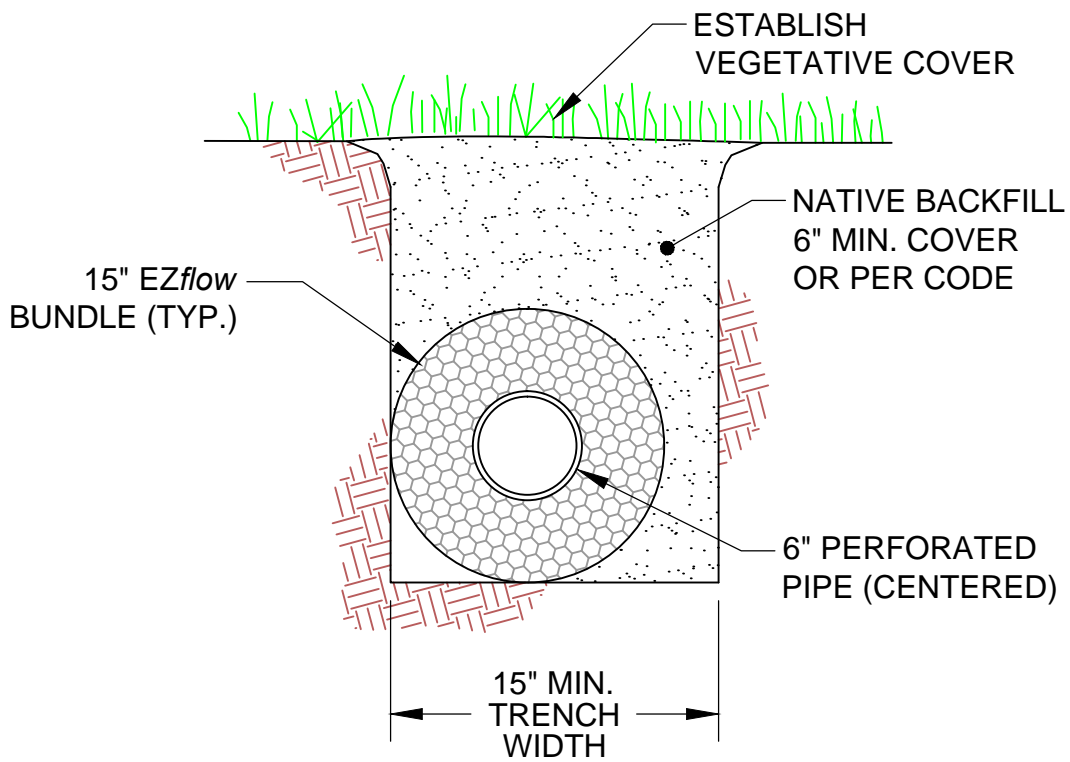

## EZflow 1501FC - MESH

**NOTE:**  
PRODUCT CONFIGURATION AND INSTALLATION  
DEPTH MUST COMPLY WITH APPLICABLE  
REGULATORY REQUIREMENTS.

INFILTRATOR SYSTEMS INC.  
4 Business Park Rd. Old Saybrook, CT 06475  
(800) 221-4436

EZflow 1501FC - MESH

Drawn by: EMB		Date: 08/08/2013
Scale: NOT TO SCALE	Checked by: DFH	Sheet: 1 of 1